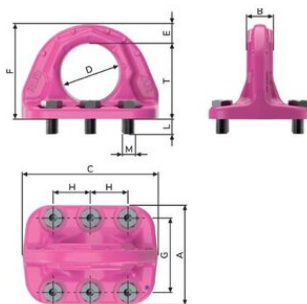

Celšanas cilpa RUD B-ABA

Rasējums

Tehniskā informācija

Artikula Nr.	Celbspēja tonnas	A mm	B mm	C mm	D mm	E mm	F mm	G mm	H mm	L mm	M mm	T mm	Svars kg
42157906266	1,6	75	16	100	35	16	62,5	55	55	13	M10	47	0,88
42157906267	3,2	92	23	137	50	21	86	70	75	16	M12	65	2,01
42157906268	5	113	27	172	60	28	108	84	95	24	M16	80	4,07
42157906269	10	146	38	228	80	36	141	110	125	25	M20	105	9,31
42157906270	20	200	52	272	115	40	188	150	75	30	M24	148	18,77
42157906271	31,5	230	64	320	130	50	220	175	87,5	40	M30	170	29,5