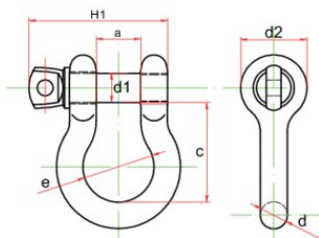

Marking: According to standard, POWERTEX (PT or PTEX) , WLL, CE, size, grade and batch number.

Temperature range: -40°C up to +200°C

Finish: Up to 3/8", matt black powder painted 1/2" and up, matt black electro galvanized

Standard: EN 13889, AS 2741, ASME B30.26

Safety factor: 6:1

Grade: 6

Bow Shackle POWERTEX PBSP Blackline

Blueprint

Technical data

Part code	Code	WLL	Size inch	a* mm	c* mm	d mm	d1 mm	d2 mm	e mm	H1 mm	Weight
420100050840	1332	0.5	1/4	13	29	6.5	8	17.5	20	38	0.048
420100080840	1333	0.75	5/16	13.5	31	8	9.5	21	21.5	42.5	0.082
420100100840	1334	1	3/8	17	36.5	10	11.2	25	26.2	51.5	0.15
420100200840	1336	2	1/2	20.6	47.75	12.7	15.8	30.5	33.3	67	0.3
420100330840	1337	3.25	5/8	27	60	16	19	40	43	85	0.65
420100480840	1338	4.75	3/4	32	71.5	19	22	48	51	98.5	1.01