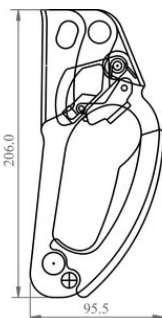

### Product information

Designed for rope climbing, it locks with one hand for comfortable use. It works on a Kernmantle rope 10-12 mm.

... [Read more](#)

---

**Material:** Aluminium alloy

**Marking:** According to standard, CE-marked

### Technical data

Part code	Max. number of persons	Weight kg
823500000060	1	0.196