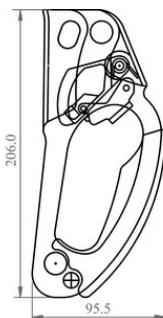

Ascender handle (Right) FA7000300

Product information

Designed for rope climbing, it locks with one hand for comfortable use. It works on a Kernmantle rope 10-12 mm.

... [Read more](#)

Material: Aluminium alloy

Marking: According to standard, CE-marked

Temperature range: Do not use with frozen ropes

Finish: Yellow anodized

Standard: EN 567

Ascender handle (Right) FA7000300

Blueprint

Technical data

Part code	Max. number of persons	Weight kg
823500000060	1	0.196