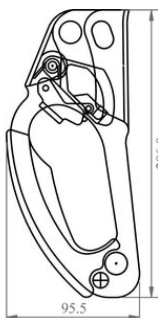

Ascender handle (Left) FA7000200

Product information

Designed for rope climbing, it locks with one hand for comfortable use. It works on a Kernmantle rope 10-12 mm.

... [Read more](#)

Material: Aluminium Alloy.

Marking: According to standard, CE-marked

Temperature range: Do not use with frozen ropes

Finish: Black Anodized

Standard: EN 567

Ascender handle (Left) FA7000200

Blueprint

Technical data

Part code	Max. number of persons	Weight kg
823500000050	1	0.196