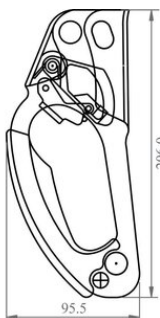

## Ascender handle (Left) FA7000200

---

### Product information

Designed for rope climbing, it locks with one hand for comfortable use. It works on a Kernmantle rope 10-12 mm.

... [Read more](#)

---

**Material:** Aluminium Alloy.

**Marking:** According to standard, CE-marked

### Technical data

Part code	Max. number of persons	Weight kg
823500000050	1	0.196