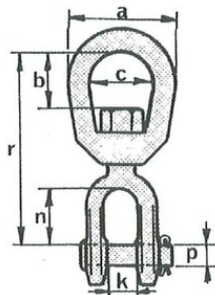

Swivels eye-fork

Product information

Rotating swivels with gliding surface.

... [Read more](#)

Material: Steel

Finish: Electro galvanized

Warning: Not for lifting

Swivels eye-fork

Blueprint

Technical data

Part code	Breaking Load ton	Length mm	Size mm	a mm	b mm	c mm	k mm	n mm	p mm mm	r mm	Weight kg
492507500050	2	75	8	41	21	25	13	22	8	75	0.17
492509200050	4	92	10	51	24	32	16	27	10	92	0.32
492511400050	6.4	114	13	64	33	38	19	33	13	114	0.65