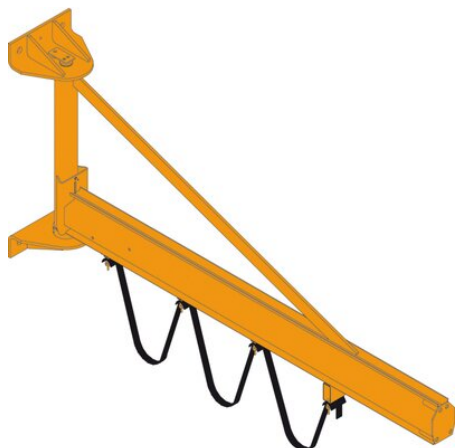

## Wall Mounted Swing Crane OWU

---

### CERTEX

- 180° slewing range with overbraced profilemaster light crane profile.
- Max 2000 kg load with 4,5 m span.
- Max 8 m span with 500 kg load.

... [Read more](#)

---