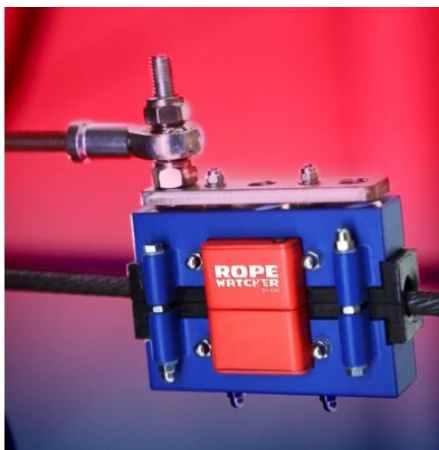

## Rope Watcher™

---

### Product information

Rope Watcher is a permanent device that keeps the rope under constant control and provides indications about its wearing status. It detects internal and external faults on the rope by means of the magneto-inductive method (MRT), which is nationally and internationally regulated.

This cutting-edge product allows:

- 24/7 remote rope monitoring;
- real-time rope scanning;
- scheduled and on-demand replacement of the rope;
- safety and operational continuity boost;
- alert in case of excessive wear