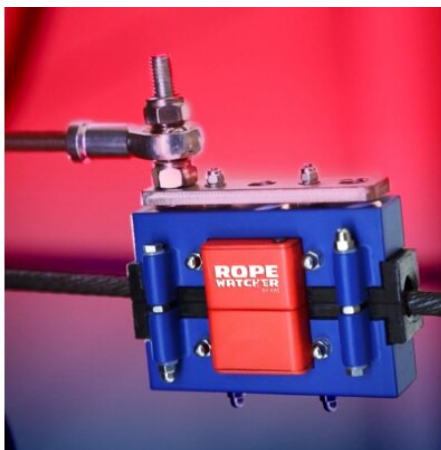

## Rope Watcher™

---

### Product information

Rope Watcher is a permanent device that keeps the rope under constant control and provides indications about its wearing status. It detects internal and external faults on the rope by means of the magneto-inductive method (MRT), which is nationally and internationally regulated.

This cutting-edge product allows:

- 24/7 remote rope monitoring;
- real-time rope scanning;
- scheduled and on-demand replacement of the rope;
- safety and operational continuity boost;
- alert in case of excessive wear