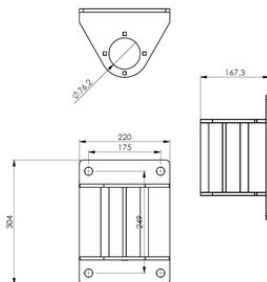

Wall Socket for Swivel Davit Crane, Stainless Steel

Product information

Wall socket in stainless steel 316. Suitable for Gebuwin Davit Crane SD125, SD250, SD500 and SD501 models.

... [Read more](#)

Material: Stainless steel AISI 316

Wall Socket for Swivel Davit Crane, Stainless Steel

Blueprint

Technical data

Part code	Code	Weight kg
609777001842	WSSD316	7.6