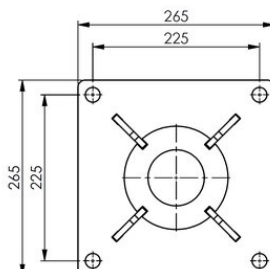

Floor Socket for Swivel Davit Crane, Stainless Steel

Product information

Floor socket in stainless steel 316. Suitable for Davit Crane models SD125, SD250 and SD500

... [Read more](#)

Material: Stainless steel

Floor Socket for Swivel Davit Crane, Stainless Steel

Blueprint

Technical data

Part code	Weight kg
609777001849	8.5