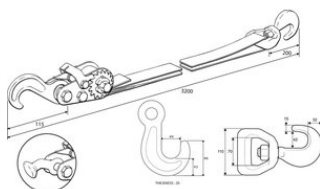

Load Lashing Ship 60

Product information

Double web, the lashing is working according to the tackle function.

... [Read more](#)

Material: Polyester/steel

Marking: Can be marked with EN or according to IMO certificate (for offshore)

Note: Hook/E-fitting on request

Load Lashing Ship 60

Blueprint

Technical data

| Part code | LC daN | MBL | Length m | Band width mm | Colour | Weight kg |
|-----------|--------|-----|----------|---------------|--------|-----------|
| 7061 | 10,000 | 20 | 3.2 | 60 | Orange | 10 |