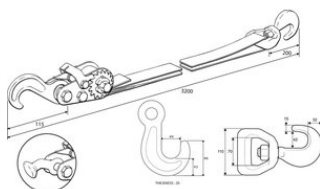

Load Lashing Ship 60

Product information

Double web, the lashing is working according to the tackle function.

... [Read more](#)

Material: Polyester/steel

Marking: Can be marked with EN or according to IMO certificate (for offshore)

Note: Hook/E-fitting on request

Load Lashing Ship 60

Blueprint

Technical data

Part code	LC daN	MBL	Length m	Band width mm	Colour	Weight kg
7061	10,000	20	3.2	60	Orange	10