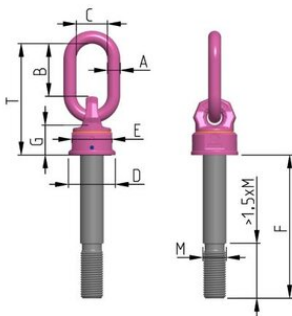

Lifting Eye RUD VWBG with variable length

Product information

- Rotating 360°, pivoting 230°
- Optical markings for easy determination for withdraw from service
- Ball bearing

... [Read more](#)

Temperature range: -40°C up to +200°C

Safety factor: 4:1

Lifting Eye RUD VWBG with variable length

Blueprint

Technical data

Part code	WLL ton	A mm	B mm	C mm	D, mm	E mm	F mm	G, mm	Mmm mm	T mm
42158600150	6	23	86	50	90	80	33-300	94	M33	208
42158600451	8	23	86	50	90	80	36-300	94	M36-M39	208
42158600452	12	26	111	65	98	85	42-300	95	M42-M45	234
42158600453	13	26	111	65	98	85	48-300	95	M48-M52	234