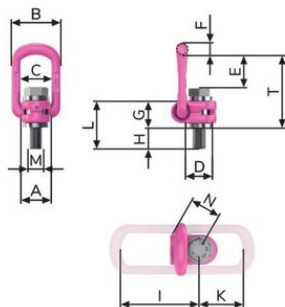

## Lifting Eye RUD VLBG-Z, UNC thread

---

### Product information

- Captive but exchangeable RUD-Bolt
- Bracket adjustable in force direction
- Comprehensive range of threads

... [Read more](#)

---

**Marking:** According to standard

**Standard:** EN 1677-1

## Lifting Eye RUD VLBG-Z, UNC thread

### Technical data

Part code	WLL ton	A mm	B mm	C mm	D mm	E mm	F mm	G mm	H mm	I mm	K mm	L mm	N mm	T mm	Weight kg
42158504256	0.63	30	54	34	24	39	10	29	16	75	45	45	32	75	0.29
42158502349	1	32	54	34	26	38	10	29	22	75	45	50	32	75	0.36
42158502350	1.5	33	56	36	30	39	13.5	36	24	86	47	60	38	85	0.5
42158502352	2.5	50	82	54	45	55	16.5	43	27	113	64	70	48	110	1.25
42158502351	2.5	50	82	54	45	55	16.5	43	28	113	64	71	48	110	1.3
42158502353	4	50	82	54	45	67	18	43	41	130	78	84	48	125	1.5
42158504257	8	77	122	82	70	97	26.5	77	62	205	110	140	87	197	6.14