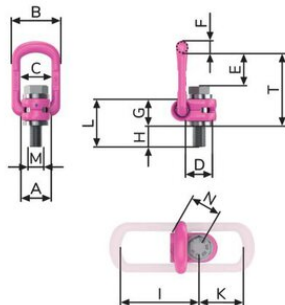

### Product information

- Captive but exchangeable RUD-Bolt
- Bracket adjustable in force direction
- Comprehensive range of threads

... [Read more](#)

---

**Temperature range:** -40°C up to +100°C.

**Safety factor:** 4:1

## Lifting Eye RUD VLBG

### Technical data

Part code	Code	WLL ton	A mm	B mm	C mm	D mm	E mm	F mm	G mm	H mm	I mm	K mm	L mm	M mm	N mm	T mm	Weight kg
42158600399	VLBG-M14	1.2	33	56	36	30	39	13.5	36	21	86	47	57	M14	38	85	0.52
42158600384	VLBG-M18	2	50	82	54	45	55	16.5	43	27	113	64	70	M18	48	110	1.3
42158600385	VLBG-M22	2.5	50	82	54	45	54	16.5	43	33	113	64	75	M22	48	110	1.31
42157983658	VLBG-M27	4	60	103	65	60	69	22.5	61	39	151	80	100	M27	67	147	3.07