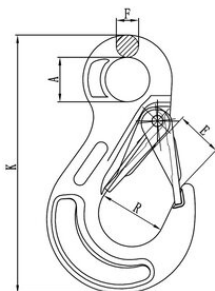

Eye sling hook with latch, grade 80

Product information

Hook is equipped with spring loaded safety latch.

... [Read more](#)

Material: Steel

Marking: According to standard, CE-marked

Temperature range: -40 - (+)200°C / 400°C = WLL 75%

Finish: Painted, yellow

Standard: EN 1677-2

Warning: Not to be heat-treated

Safety factor: 4:1

Grade: 8

Eye sling hook with latch, grade 80

Blueprint

Technical data

Part code	WLL ton	For chain Ø mm	K mm	E mm	F mm	R mm	A mm	Weight kg
4013SALK6	1.12	6	116	20,5	10	30	20	0.3
4013SALK78	2	7/8	141,5	26	12	38,5	25	0.4
4013SALK10	3.15	10	173,5	26	12	38,5	34,5	0.9
4013SALK13	5.3	13	217,5	39	19	55	43	1.7
4013SALK16	8	16	252	43	25	64	50	3.2
4013SALK20	12.5	20	305	56,5	26	87	61	5.8
4013SALK22	15	22	344	61	30	97,5	68	8.5
4013SALK26	21.2	26	392,5	77	38	112,5	63	13
4013SALK32	31.5	32	480	102	37	112	88	17

Spare part (product code)	Description	Fit for hook (product code)
SALKVO6S	Latch kit 6 mm Include latch, spring and pin/nut	SALK6
SALKVO78S	Latch kit 7/8 mm Include latch, spring and pin/nut	SALK78
SALKVO10S	Latch kit 10 mm Include latch, spring and pin/nut	SALK10
SALKVO13S	Latch kit 13 mm Include latch, spring and pin/nut	SALK13
SALKVO16S	Latch kit 16 mm Include latch, spring and pin/nut	SALK16
SALKVO20S	Latch kit 20 mm Include latch, spring and pin/nut	SALK20
SALKVO22S	Latch kit 22 mm Include latch, spring and pin/nut	SALK22
SALKVO26S	Latch kit 26 mm Include latch, spring and pin/nut	SALK26
SALKVO32S	Latch kit 32 mm Include latch, spring and pin/nut	SALK32