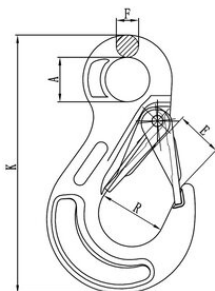

Eye sling hook with latch, grade 80

Product information

Hook is equipped with spring loaded safety latch.

... [Read more](#)

Material: Steel

Marking: According to standard, CE-marked

Temperature range: -40 - (+)200°C / 400°C = WLL 75%

Finish: Painted, yellow

Standard: EN 1677-2

Warning: Not to be heat-treated

Safety factor: 4:1

Grade: 8

Eye sling hook with latch, grade 80

Blueprint

Technical data

Part code	WLL ton	For chain Ø mm	K mm	E mm	F mm	R mm	A mm	Weight kg
401300110680	1.12	6	116	20,5	10	30	20	0.3
401300200680	2	7/8	141,5	26	12	38,5	25	0.4
401300320680	3.15	10	173,5	26	12	38,5	34,5	0.9
401300530680	5.3	13	217,5	39	19	55	43	1.7
401300800680	8	16	252	43	25	64	50	3.2
401301250680	12.5	20	305	56,5	26	87	61	5.8
401301500680	15	22	344	61	30	97,5	68	8.5
401302120680	21.2	26	392,5	77	38	112,5	63	13
401303150680	31.5	32	480	102	37	112	88	17

Spare part (product code)	Description	Fit for hook (product code)
SALKVO6S	Latch kit 6 mm Include latch, spring and pin/nut	SALK6
SALKVO78S	Latch kit 7/8 mm Include latch, spring and pin/nut	SALK78
SALKVO10S	Latch kit 10 mm Include latch, spring and pin/nut	SALK10
SALKVO13S	Latch kit 13 mm Include latch, spring and pin/nut	SALK13
SALKVO16S	Latch kit 16 mm Include latch, spring and pin/nut	SALK16
SALKVO20S	Latch kit 20 mm Include latch, spring and pin/nut	SALK20
SALKVO22S	Latch kit 22 mm Include latch, spring and pin/nut	SALK22
SALKVO26S	Latch kit 26 mm Include latch, spring and pin/nut	SALK26
SALKVO32S	Latch kit 32 mm Include latch, spring and pin/nut	SALK32