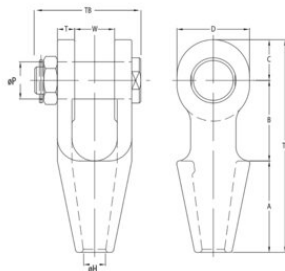

... [Read more](#)

Material: Quenched and tempered cast steel

Marking: Size, wire rope diameter and batch or serial number.

Temperature range: From - 40°C up to +110°C - 100% capacity range.

Finish: OSS B blue painted - OSS BGALV : Hot dipped galvanized.

Note: For intermediate rope diameter select fittings with nearest following size.

Warning: Compare the spelter's and the wire rope's minimum breaking load.

Open Spelter Sockets with Bolt and Nut OSS B

Blueprint

Technical data

Part code	Code	Rope Ø range mm	MBL ton	Finish	Strand Ø mm	A mm	B mm	C mm	D mm	Ø H mm	Ø P mm	T mm	TLmm mm	TB mm	W mm	Weight kg
122100700252	OSS196B.GAL	6-7	8	Galvanized	-	50	40	19	34	9	16	9	109	62	19	0.5
122101000252	OSS197B.GAL	8-10	12	Galvanized	-	57	45	22	42	13	21	11	124	75	21	0.8
122101600252	OSS199B.GAL	14-16	25	Galvanized	13	76	63	32	58	18	30	14	171	96	32	1.9
122101900252	OSS100B.GAL	18-19	40	Galvanized	14-16	89	76	40	70	22	35	16	205	107	38	3.1
122102200255	OSS104B	20-22	55	Painted	18-19	101	89	45	80	25	41	19	235	123	44	4.7
122102200252	OSS104B.GAL	20-22	55	Galvanized	18-19	101	89	45	80	25	41	19	235	123	44	4.7
122102600255	OSS108B	23-26	75	Painted	20-22	114	101	60	104	29	51	22	275	141	51	8
122102600252	OSS108B.GAL	23-26	75	Galvanized	20-22	114	101	60	104	29	51	22	275	141	51	8
122103000255	OSS111B	27-30	90	Painted	23-26	127	114	65	114	33	57	25	306	160	57	12
122103000252	OSS111B.GAL	27-30	90	Galvanized	23-26	127	114	65	114	33	57	25	306	160	57	12
122103600255	OSS115B	31-36	125	Painted	27-28	139	127	72	126	39	63	28	338	165	63	16
122103600252	OSS115B.GAL	31-36	125	Galvanized	27-28	139	127	72	126	39	63	28	338	165	63	16
122103900255	OSS118B	37-39	150	Painted	30-32	152	162	80	142	42	70	30	394	199	76	23
122103900252	OSS118B.GAL	37-39	150	Galvanized	30-32	152	162	80	142	42	70	30	394	199	76	23
122104200255	OSS120B	40-42	170	Painted	33-35	165	165	88	156	45	76	33	418	209	76	28
122104200252	OSS120B.GAL	40-42	170	Galvanized	33-35	165	165	88	156	45	76	33	418	209	76	28