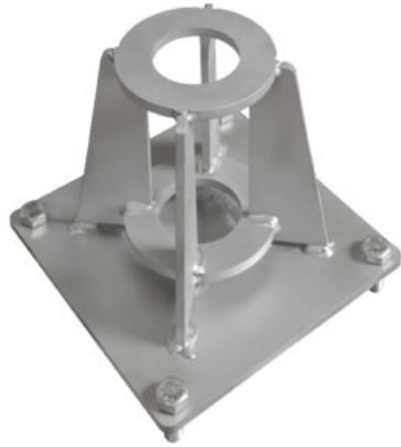

## Floor Socket for Gebuwin Swivel Davit Cranes, Zinc Plated

### Product information

Floor socket with zinc plating, suitable for Gebuwin Swivel Davit cranes SD.

**Material:** Steel  
**Finish:** Galvanized

Part code	Weight kg
609777001847	8.5