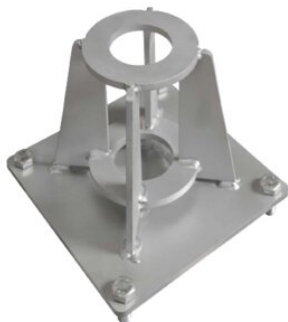

## Floor Socket for Gebuwin Swivel Davit Cranes, Zinc Plated

---

### Product information

Floor socket with zinc plating, suitable for Gebuwin Swivel Davit cranes SD.

... [Read more](#)

---

**Material:** Steel  
**Finish:** Galvanized

## Floor Socket for Gebuwin Swivel Davit Cranes, Zinc Plated