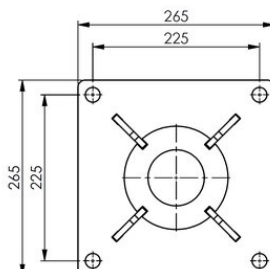

### Technical data

Part code	Weight kg
609777001847	8.5