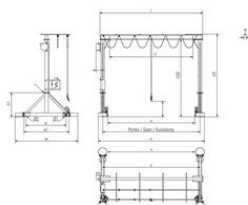

Gantry Crane - Motorized - Portmot

Blueprint

Technical data

Part code	Code		I'd like to have more information												
6015	Portmot		Motorized Gantry Crane PORTMOT												
Outreach (m) / Capacity (kg)	3	3,5	4	4,5	5	5,5	6	6,5	7	7,5	8	8,5	9	9,5	10
1000	x	x	x	x	x	x	x	x	x	x	x	x	x	x	x
1600	x	x	x	x	x	x	x	x	x	x	x	x	x	x	x
2000	x	x	x	x	x	x	x	x	x	x	x	x	x	x	x
3200	x	x	x	x	x	x	x	x	x	x	x	x	x	x	x
5000	x	x	x	x	x	x	x	x	x	x	x	x	x	x	x
6300	x	x	x	x	x	x	x	x	x	x	x	x	x	x	x