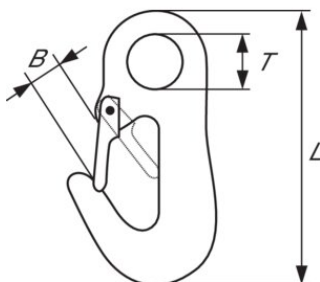

Latch Hook

Product information

Finish: Galvanized
Warning: Not for lifting.

Latch Hook

Blueprint

Technical data

Part code	Code	Length mm	B mm	L mm	T mm	Weight kg/100pc
490509000380	KS-305	90	18	90	16	10