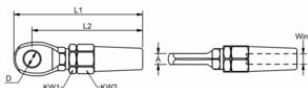

## Swageless Terminal with Eye

---

### Product information

Swageless stainless eye terminal for safe, reliable and machine free self assembly  
... [Read more](#)

---

**Material:** Stainless steel AISI 316.

**Temperature range:** -50°C to +100°C and briefly up to +200°C

### Technical data

Part code	Rope Ø range mm	MBL ton	Rope Ø inch	A mm	D mm	L1 mm	L2 mm	KW1 mm	KW2 mm	Weight kg/100pc
1207821903	3	0.75	1/18"	5,5	6.5	58.6	50.1	13	12	4
1207821904	4	1.5	5/32"	7	8.5	71.4	60.4	13	14	7.3
1207821905	5	2.18	-	8	10.5	81.5	69.5	17	16	9.8
1207821906	6	3.7	1/4"	9	13	96	82	19	19	15
1207821907	7	4.7	9/32"	9	13.2	105	89.5	22	22	21.2
1207821908	8	5.6	5/16"	10	14.5	117	100.5	24	24	28.1
1207821910	10	8.3	-	13	16.2	137	117	27	27	46
1207821912	12	12	-	15	19.5	161	139.5	32	32	72
1207821914	14	14	-	18	23	187.6	161.6	36	36	110
1207	16	23	5/8"	20	26	214	185	41	41	160