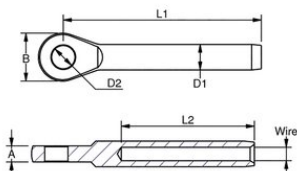

Marking: logo, wire size and swage depth.

Temperature range: -50°C to +100°C and briefly up to +200°C

Finish: High polished.

Stainless Eye Terminal

Blueprint

Technical data

| Part code | Rope Ø range mm | MBL ton | A mm | B mm | D1 mm | D2 mm | L1 mm | L2 mm | Weight kg/100pc |
|-------------|-----------------|---------|------|------|-------|-------|-------|-------|-----------------|
| 1207190002 | 2 | 1.2 | 3 | 12 | 5,5 | 5,5 | 41 | 24 | 0.9 |
| 1207190025 | 2.5 | 1 | 3 | 12 | 5,5 | 5,5 | 44 | 27 | 0.8 |
| 1207190003 | 3 | 1.3 | 4 | 14 | 6,35 | 6,5 | 60 | 38 | 1.3 |
| 1207190004 | 4 | 1.7 | 5 | 17 | 7,5 | 8,5 | 67 | 45 | 2.3 |
| 1207190005 | 5 | 2.4 | 6 | 21 | 9,0 | 10,5 | 79 | 51 | 3.9 |
| 1207190006 | 6 | 5.5 | 8 | 25 | 12,58 | 13,0 | 94 | 64 | 8.7 |
| 1207190006X | 6 | 5.5 | 10 | 28 | 12,58 | 13,2 | 105 | 64 | 13.2 |
| 1207190007 | 7 | 6.8 | 9 | 27 | 14,2 | 13,0 | 104 | 70 | 11.5 |
| 1207190007X | 7 | 6.8 | 10 | 28 | 14,2 | 13,2 | 110 | 70 | 13.5 |
| 1207190008 | 8 | 8 | 10 | 30 | 16,0 | 14,5 | 124 | 83 | 17 |
| 1207190008X | 8 | 8 | 12 | 36 | 16,0 | 16,5 | 141 | 83 | 23.5 |
| 1207190010 | 10 | 9.7 | 11 | 35 | 17,8 | 16,3 | 137 | 89 | 25 |
| 1207190010X | 10 | 9.7 | 16 | 40 | 17,8 | 19,5 | 165 | 100 | 38 |
| 1207190012X | 12 | 14.2 | 15 | 42 | 21,4 | 19,3 | 178 | 120 | 41 |
| 1207190012 | 12 | 11.4 | 15 | 40 | 20,0 | 19,3 | 156 | 105 | 41.5 |
| 1207190014 | 14 | 15.9 | 18 | 47 | 25,0 | 23,0 | 206 | 140 | 75.6 |
| 1207190016 | 16 | 19 | 20 | 53 | 28,0 | 26 | 232 | 160 | 102 |
| 1207190016 | 19 | 31 | 25 | 65 | 34,5 | 28,5 | 302 | 200 | 209 |
| 1207190020 | 20 | 31 | 25 | 65 | 34,5 | 28,5 | 302 | 200 | 199.8 |
| 1207190022 | 22 | 42 | 30 | 70 | 40,4 | 33,0 | 348 | 230 | 314 |
| 1207190026 | 26 | 53 | 30 | 77 | 46,0 | 36,0 | 400 | 280 | 425 |
| 1207190028 | 28 | 64 | 35 | 84 | 50 | 40,5 | 445 | 300 | 602 |