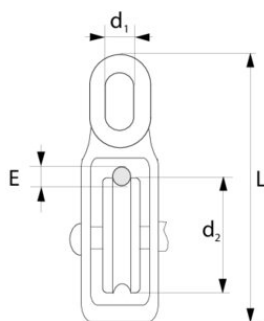

## Sheave Block, Single

---

### Product information

Sheave block, single-spindled

... [Read more](#)

---

**Material:** Spindle made from nylon. Frame cast alloy.

## Sheave Block, Single

### Technical data

Part code	Rope $\varnothing$ range mm	d1 mm	d2 mm	E mm	L mm
494100800130	8	13	30	8	80