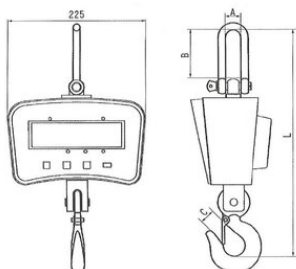

... [Read more](#)

Features: Precision class OIML III and protection class IP54

Material: Steel

Marking: CE-marked

Small crane scales 1000 kg

Blueprint

Technical data

Part code	WLL ton	Precision \pm kg	A mm	B mm	C mm	L mm	Weight kg
6097KV1ABT	1	0,5	25	75	20	335	4.5

SPARE PARTS

Spare part (product code)	Description
KVABTLATURI	Battery charger
KVABTKAUKO	Remote control
KVAKKUP	Battery 6 V / 5 Ah

Also other spare parts available with a delivery time, ask our sales for more information