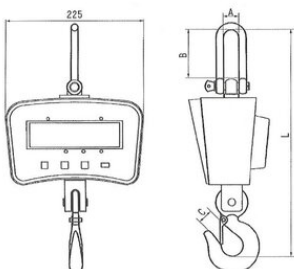

... [Read more](#)

Features: Precision class OIML III and protection class IP54

Material: Steel

Marking: CE-marked

Small crane scales 1000 kg

Blueprint

Technical data

Part code	WLL ton	Precision \pm kg	A mm	B mm	C mm	L mm	Weight kg
6097KV1ABT	1	0,5	25	75	20	335	4.5

SPARE PARTS

Spare part (product code)	Description
KVABTLATURI	Battery charger
KVABTKAUKO	Remote control
KVAKKUP	Battery 6 V / 5 Ah

Also other spare parts available with a delivery time, ask our sales for more information