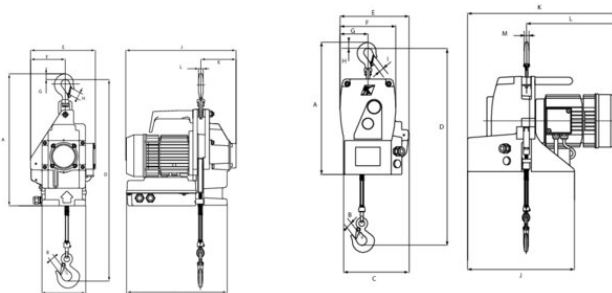

TR110 is fitted with an overload protection system

- Capacity 100 kg, 300 kg or 500 kg
- Quick installation
- Easy to use, light-weight, robust, powerful
- Available as single phase and three phase model
- Excellent capacity / weight ratio
- Unlimited wire rope travel
- Pendant control (up/down/emergency stop) 2,5 m
- Aluminium alloy design
- Swivelling suspension hook
- Protection: IP55 (Control: IP65)
- Upper and lower limit switches

Options:

- Special sleeve block kits are available for all models (max. 980 kg). They enable doubling the capacity half the working speed
- Extension power supply and control cable per m.
- Radio remote control
- Wire rope 10-100 m in 10 m. length interval. Other lengths on request
- Do only use original Minifor steel wire rope

... [Read more](#)

Marking: CE-marked, Load capacity, serial number.

Note: Excl. wire (to be ordered separately).

Pulling Hoist, MINIFOR™

Blueprint

Technical data

Part code	WLL ton	Lifting speed m/min	Type	WLL sheaved ton	Speed sheaved m/min	A mm	B mm	C mm	D, mm	E mm	F mm	G, mm	H, mm	I mm	J mm	K mm	L mm	M mm	Weight kg
540642789	0.1	15	TR10	0,2	7,5	427	20	140	631	209	112	20	20	324	356	114	15	-	20
540642889	0.3	5	TR30	0,6	2,5	427	20	140	631	209	112	20	20	324	356	114	15	-	20
540642989	0.3	13	TR30S	0,6	6,5	430	20	212	642	365	224	194	90	20	20	347	492	302	33
540644849	0.5	7	TR50	0,95	3,5	430	20	212	642	365	224	194	90	20	20	347	492	302	33

Type	Dimensions	Power supply*	Wire rope reeler	Radio
	LxWxD mm	Single phase	Single phase	3 phase
115 Volt	230 Volt	400 Volt		20 m
				27 m
				40 m
				control
TR10	355x420x180	•	•	•
		•		•
TR30	355x420x180	•	•	•
		•		•